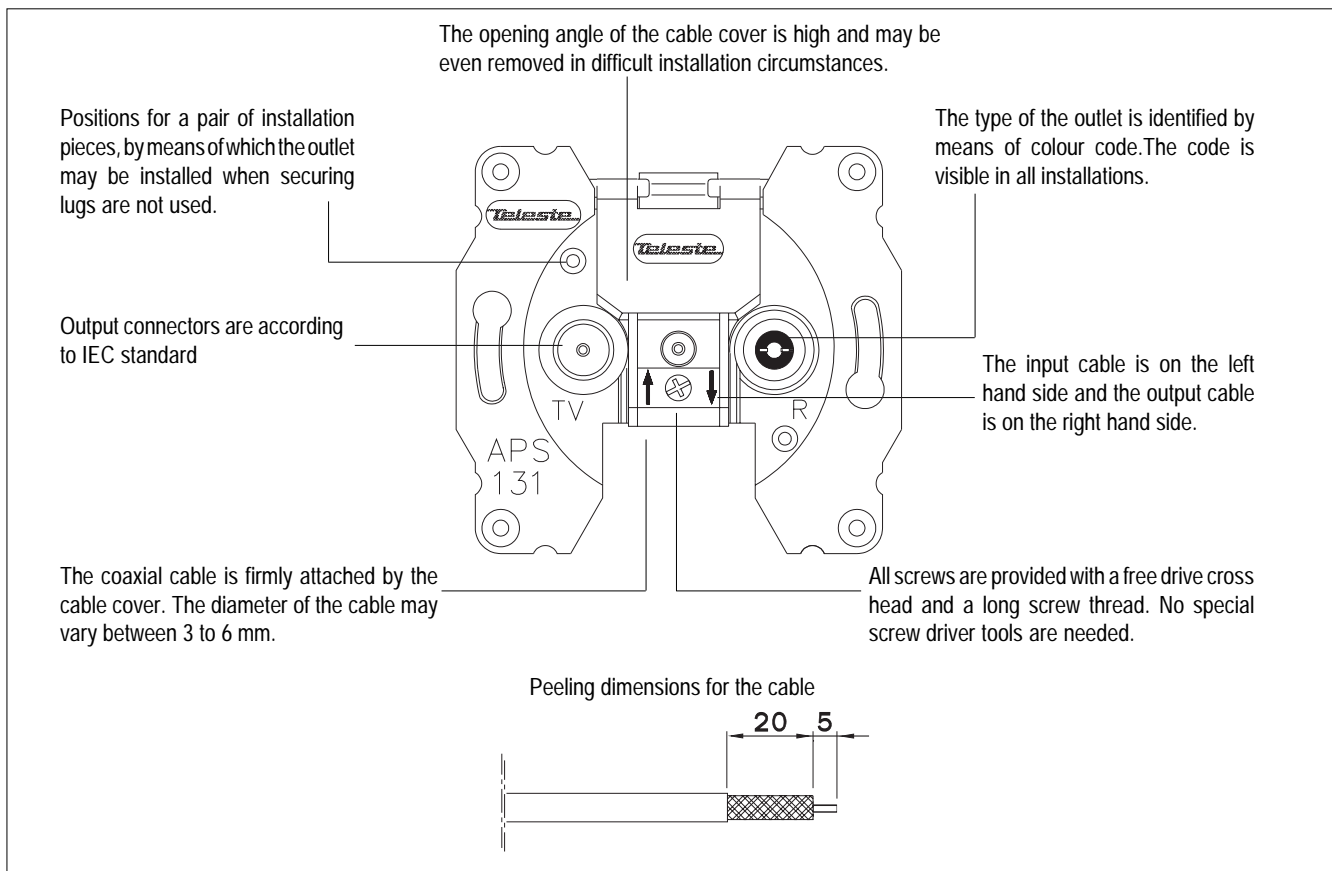

TECHNICAL SPECIFICATIONS 5...862 MHz (862...1750 MHz)

APS (typical values)	010 ¹⁾	011 ²⁾	012 ³⁾	071 ⁴⁾	111	131	171	APU804 ⁵⁾
Attenuation IN-TV, dB	0,5 (1,0)	0,5 (1,0)	0,3 (0,4)	6,5 (8,0)	11,5 (11,0)	12,5 (12,0)	17,0 (16,0)	4,0
Attenuation IN-R, dB	2,0	2,0	-	7,0	13,0	14,0	17,0	4,0
Insertion loss IN-OUT, dB	-	-	-	2,7 (3,0)	1,5 (2,0)	1,2 (2,0)	1,0 (2,0)	-
Return loss IN, dB	20 (20)	20 (20)	25 (25)	18 (18)	20 (15)	20 (15)	20 (15)	18
Screening attenuation, dB	75 (40)	75 (40)	75 (40)	75 (40)	75 (40)	75 (40)	75 (40)	70
Colour code	gray	black	green	brown	blue	white	red	-

- 1) Terminated, 5...1750 + 87,5...108 MHz, used together with a tap in star networks
- 2) Terminated, 5...1750 + 87,5...108 MHz, DC current through TV-IN (max. 1 A), used together with a tap in star networks
- 3) Terminated, 2 equal cable inputs and tv outputs 5...1750 MHz (H/V), used together with a tap in star networks
- 4) Outlet for looped systems only inside an apartment
- 5) Terminated, 2 equal tv outputs, suitable for special installations, e.g. OIRT norm networks

Accessories:

- APU 102 white cover plate for flush and strip mounting
- APU 202 white surface mounting package
- APV 750 termination resistor, diameter 5 mm
- APV 752 termination resistor, diameter 4 mm