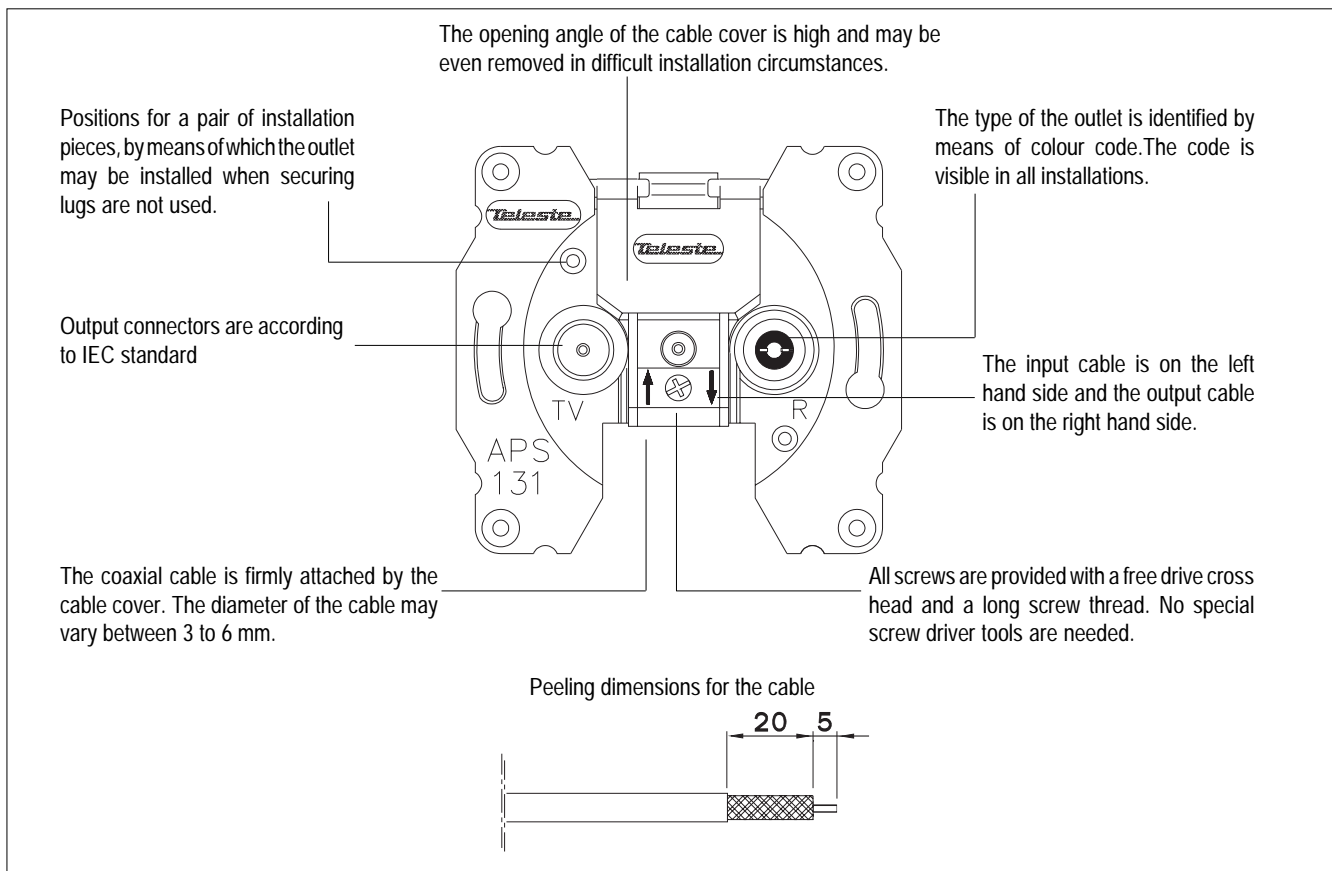

## TECHNICAL SPECIFICATIONS 5...862 MHz (862...1750 MHz)

APS (typical values)	010 <sup>1)</sup>	011 <sup>2)</sup>	012 <sup>3)</sup>	071 <sup>4)</sup>	111	131	171	APU804 <sup>5)</sup>
Attenuation IN-TV, dB	0,5 (1,0)	0,5 (1,0)	0,3 (0,4)	6,5 (8,0)	11,5 (11,0)	12,5 (12,0)	17,0 (16,0)	4,0
Attenuation IN-R, dB	2,0	2,0	-	7,0	13,0	14,0	17,0	4,0
Insertion loss IN-OUT, dB	-	-	-	2,7 (3,0)	1,5 (2,0)	1,2 (2,0)	1,0 (2,0)	-
Return loss IN, dB	20 (20)	20 (20)	25 (25)	18 (18)	20 (15)	20 (15)	20 (15)	18
Screening attenuation, dB	75 (40)	75 (40)	75 (40)	75 (40)	75 (40)	75 (40)	75 (40)	70
Colour code	gray	black	green	brown	blue	white	red	-

- 1) Terminated, 5...1750 + 87,5...108 MHz, used together with a tap in star networks
- 2) Terminated, 5...1750 + 87,5...108 MHz, DC current through TV-IN (max. 1 A), used together with a tap in star networks
- 3) Terminated, 2 equal cable inputs and tv outputs 5...1750 MHz (H/V), used together with a tap in star networks
- 4) Outlet for looped systems only inside an apartment
- 5) Terminated, 2 equal tv outputs, suitable for special installations, e.g. OIRT norm networks

Accessories:

- APU 102 white cover plate for flush and strip mounting
- APU 202 white surface mounting package
- APV 750 termination resistor, diameter 5 mm
- APV 752 termination resistor, diameter 4 mm